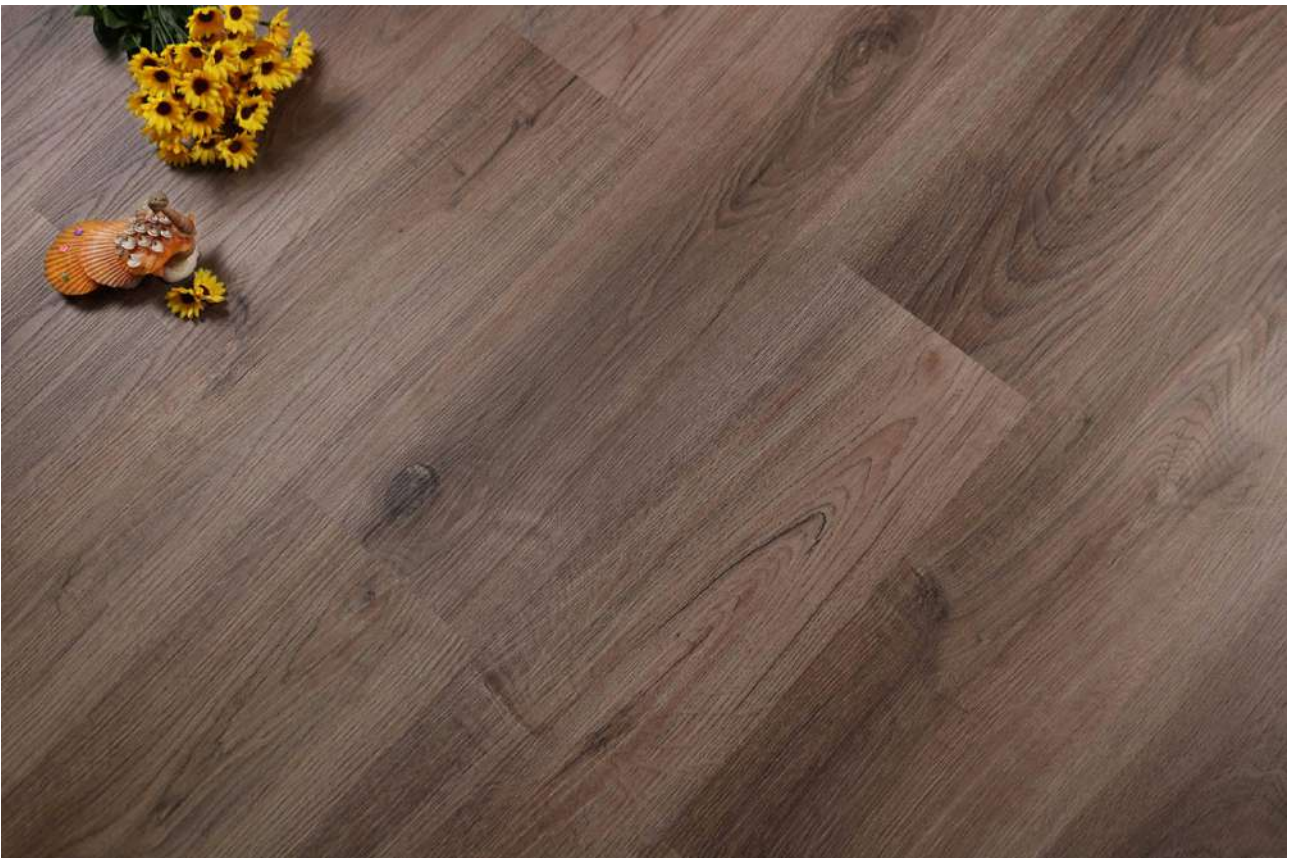

PORCEMALL

SERIES
EAGLE

SPC Vinyl | Tiles

PRODUCTS

SPC EAGLE ASH 5 mm
7.25"X48"

SPC EAGLE GREY 5 mm
7.25"X48"

SPC EAGLE MAPLE 5 mm
7.25"X48"

SPC EAGLE OAK 5 mm
7.25"X48"