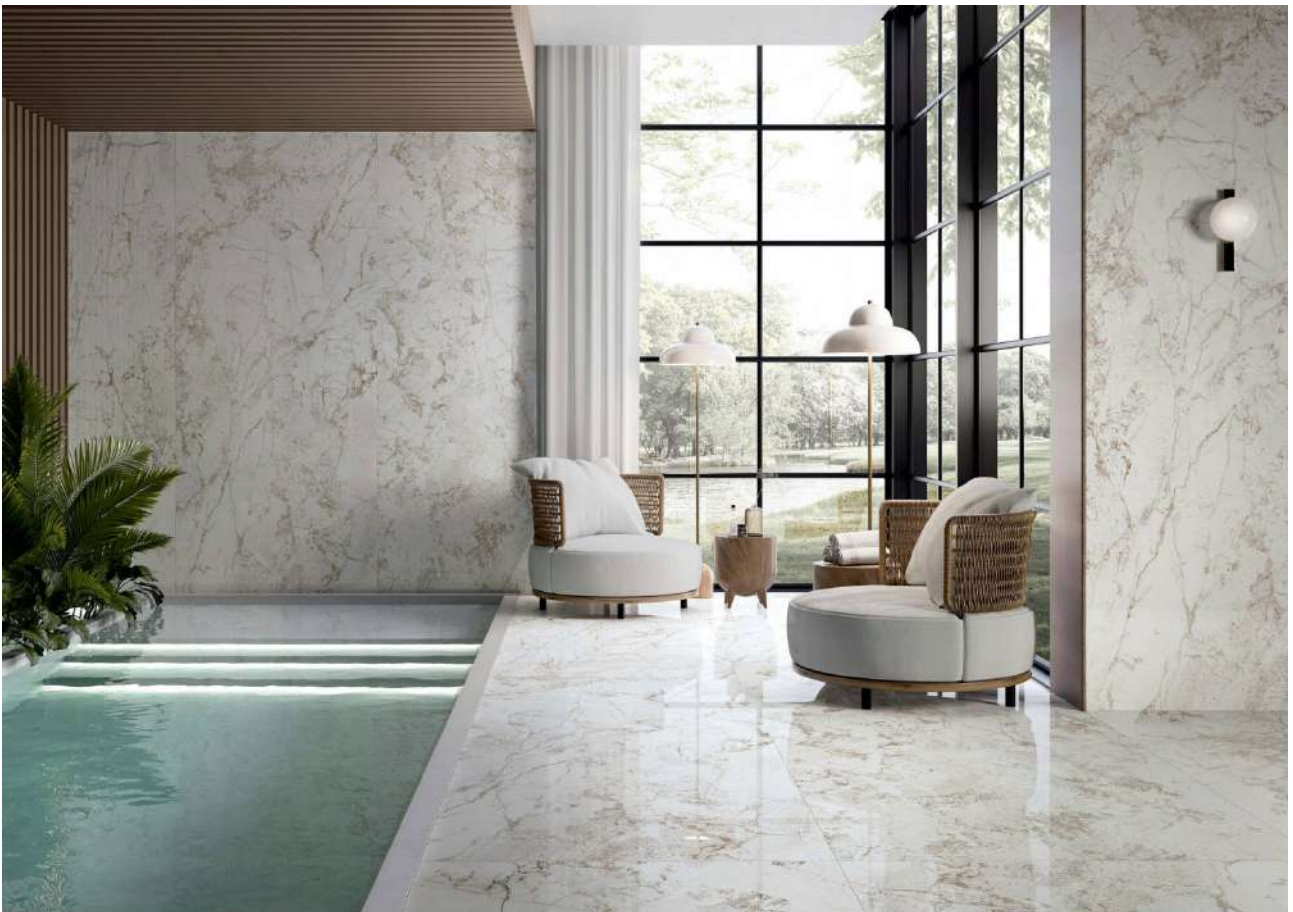

PORCEMALL

SERIES GEMSTONE

Floor Tile | Flooring

PRODUCTS

Gemstone Natural Matte
24"x48"

Gemstone Ocean Matte
24"x48"

ROOM SCENES

Size	Product type	BOX			PALLET		
		pcs	sqft	lb	boxes	sqft	lb
24"x48"	Base	2	15.5	0	0	0	0