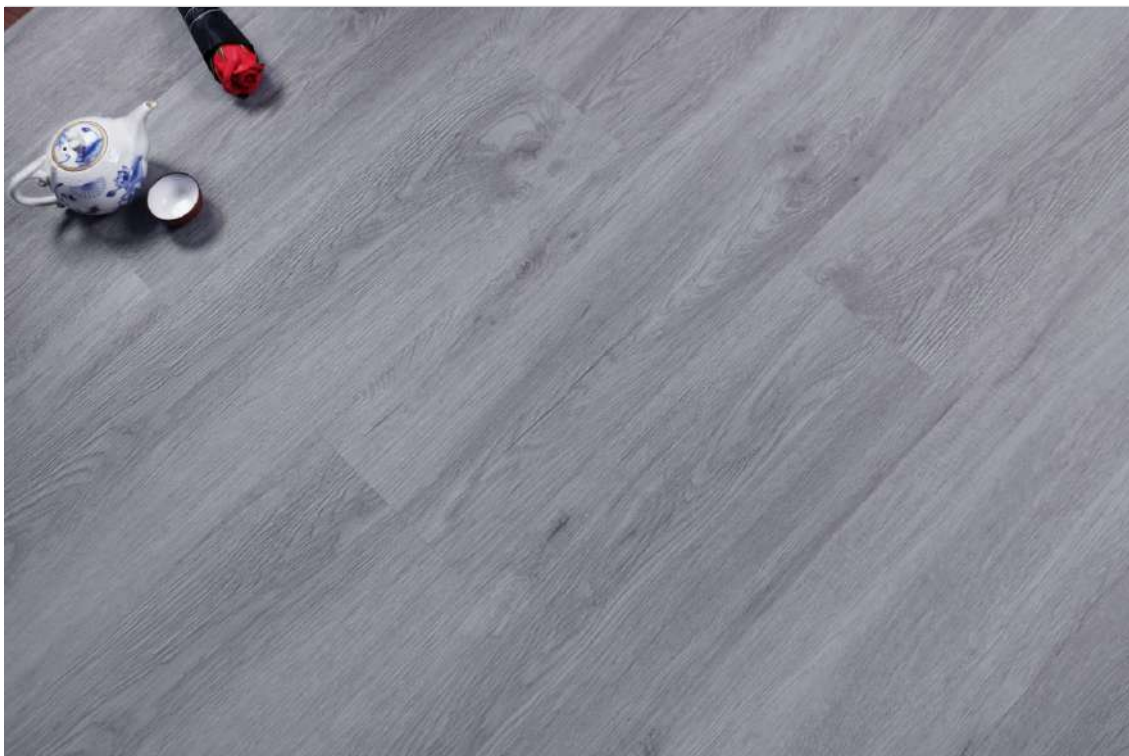

SPC EAGLE PEARL 5 mm
7.25"X48"

SPC EAGLE PEARL 6.5 MM
9"X60"
NEW

END CAP EAGLE

REDUCER EAGLE

T-MOULDING EAGLE

ROOM SCENES

PORCEMALL

SERIES EASY