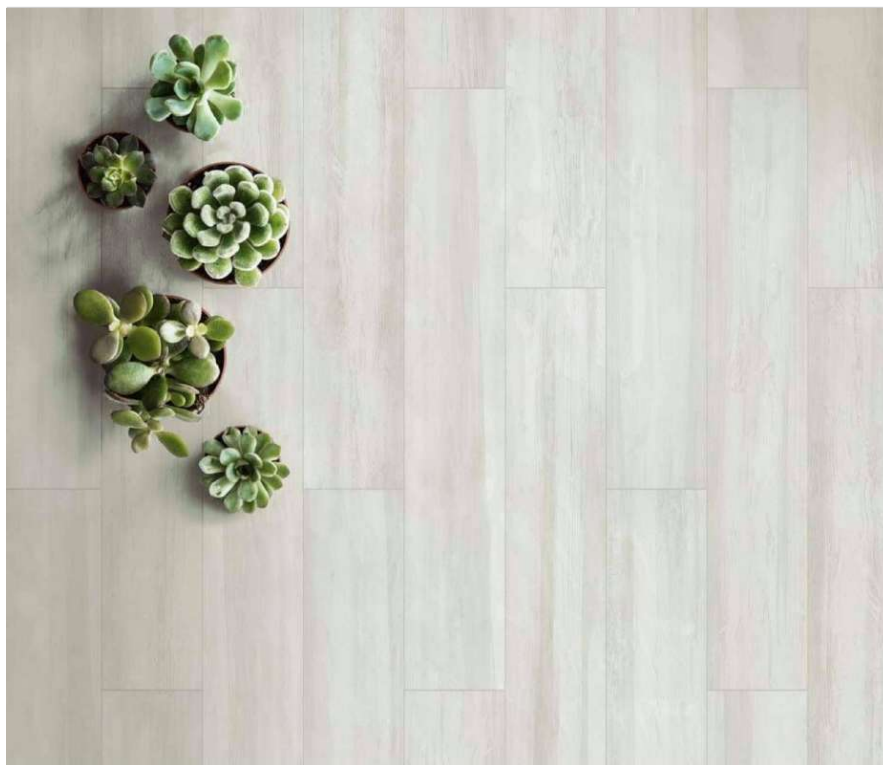

ROOM SCENES