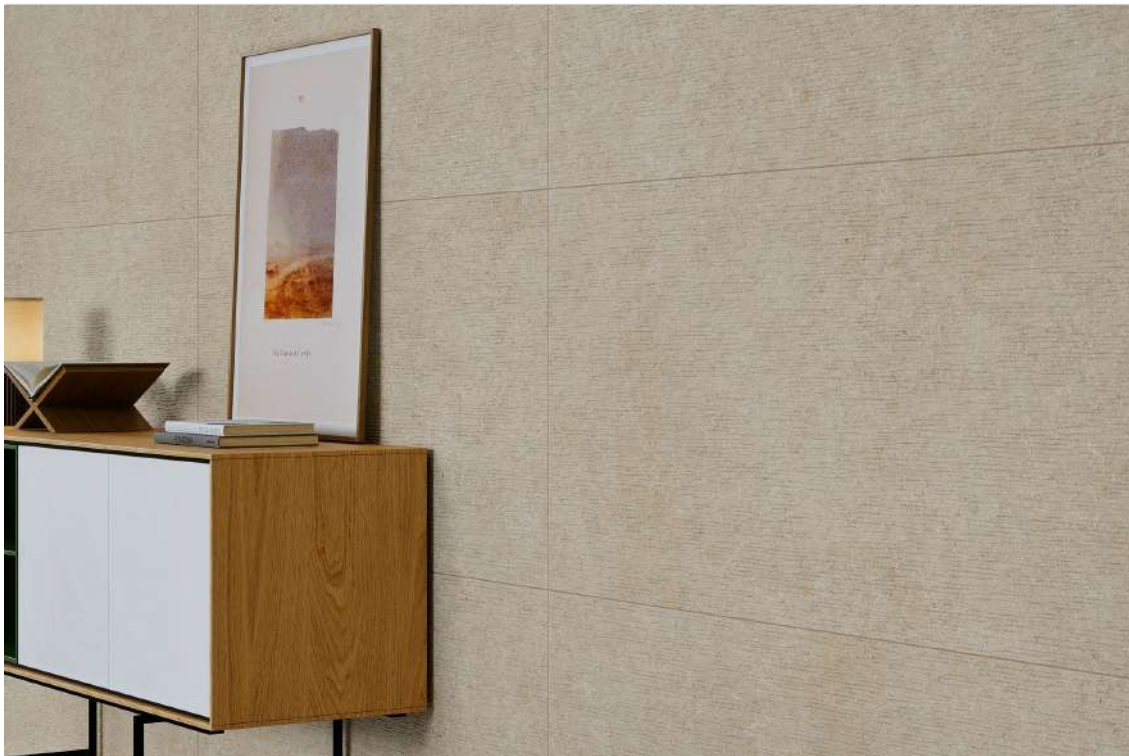

PRODUCTS

DECOR LOMMA BEIGE
24"x48"
NEW

DECOR LOMMA BONE
24"x48"
NEW

LOMMA BEIGE
24"x48"
NEW

LOMMA BONE
24"x48"
NEW

ROOM SCENES

Size	Product type	BOX			PALLET		
		pcs	sqft	lb	boxes	sqft	lb
24"x48"	Base	2	15.5	0	0	0	0