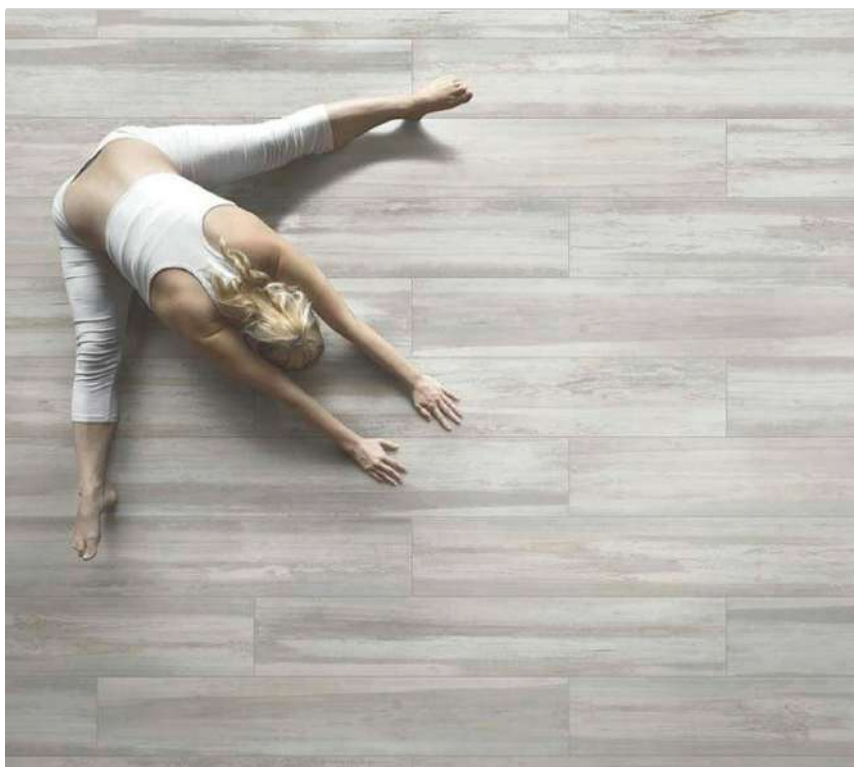

PRODUCTS

X-WOOD BLACK
8"x48"

X-WOOD GREY
8"x48"

X-WOOD SAND
8"x48"

X-WOOD WHITE
8"x48"

ROOM SCENES

Size	Product type	BOX			PALLET		
		pcs	sqft	lb	boxes	sqft	lb
8"x48"	Base	6	15.5	66.13	36	558	2381

WARNING The information contained in this packing list is for guidance only, the contents of the packing may vary. Please consult our sales representatives for an exact list.