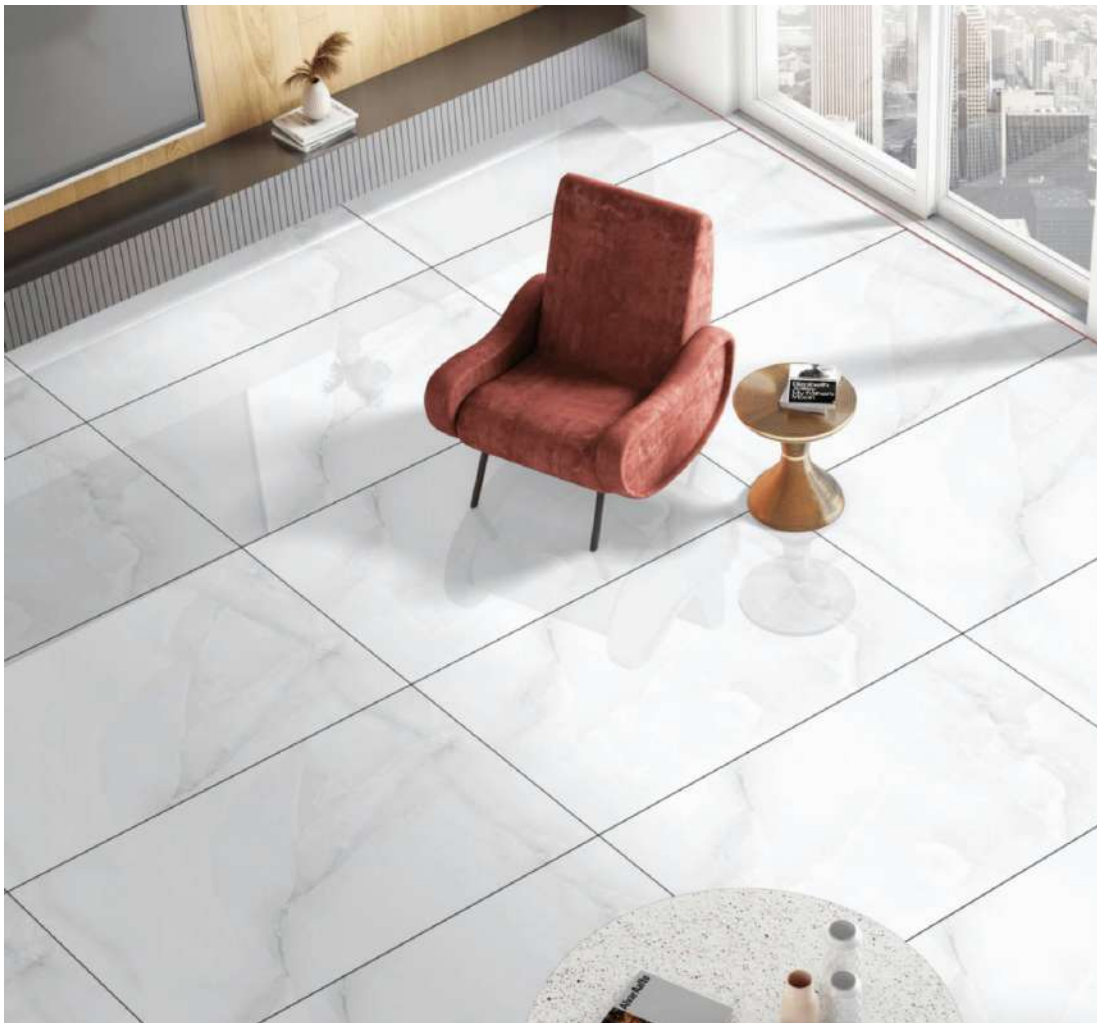

PORCEMALL

SERIES SILVER ONYX

Floor Tile | Flooring

PRODUCTS

SILVER ONYX POLISHED
24"x48"

ROOM SCENES

Size	Product type	BOX			PALLET		
		pcs	sqft	lb	boxes	sqft	lb
24"x48"	Base	2	15.5	0	0	0	0

WARNING The information contained in this packing list is for guidance only, the contents of the packing may vary. Please consult our sales representatives for an exact list.