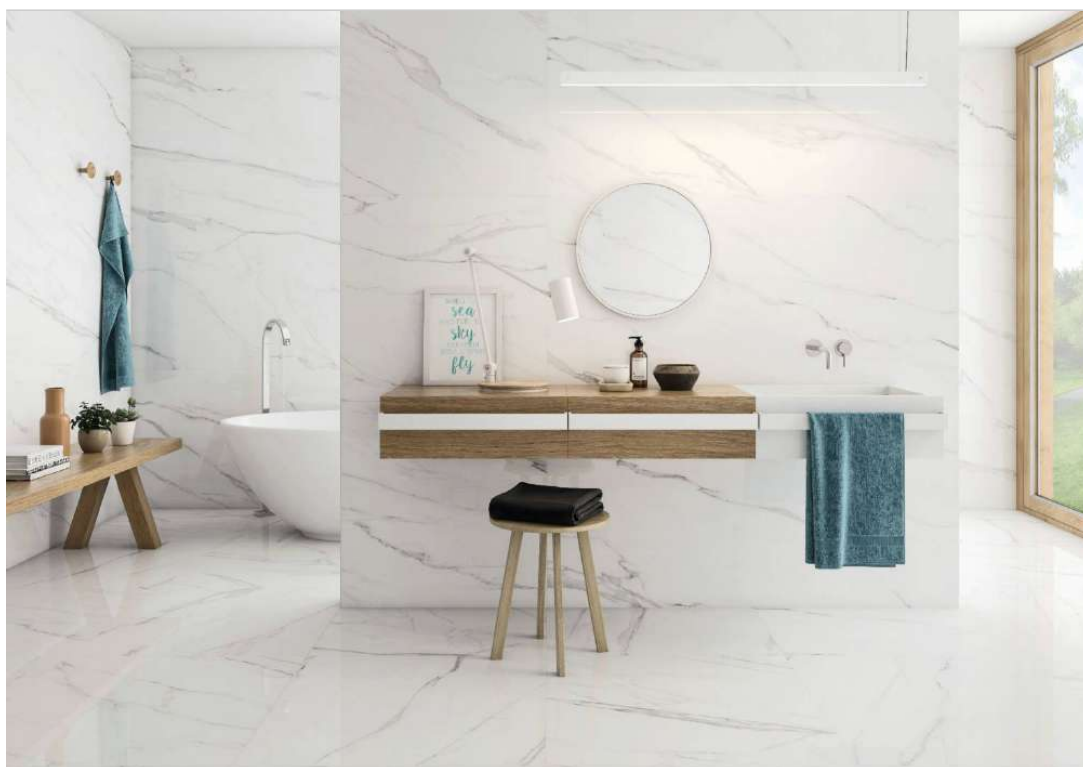

PORCEMALL

SERIES NAPLES

Floor Tile | Tiles

PRODUCTS

NAPLES WHITE PULIDO
48"x48"

NAPLES WHITE PULIDO
24"x48"

NAPLES WHITE PULIDO
36"x36"

ROOM SCENES