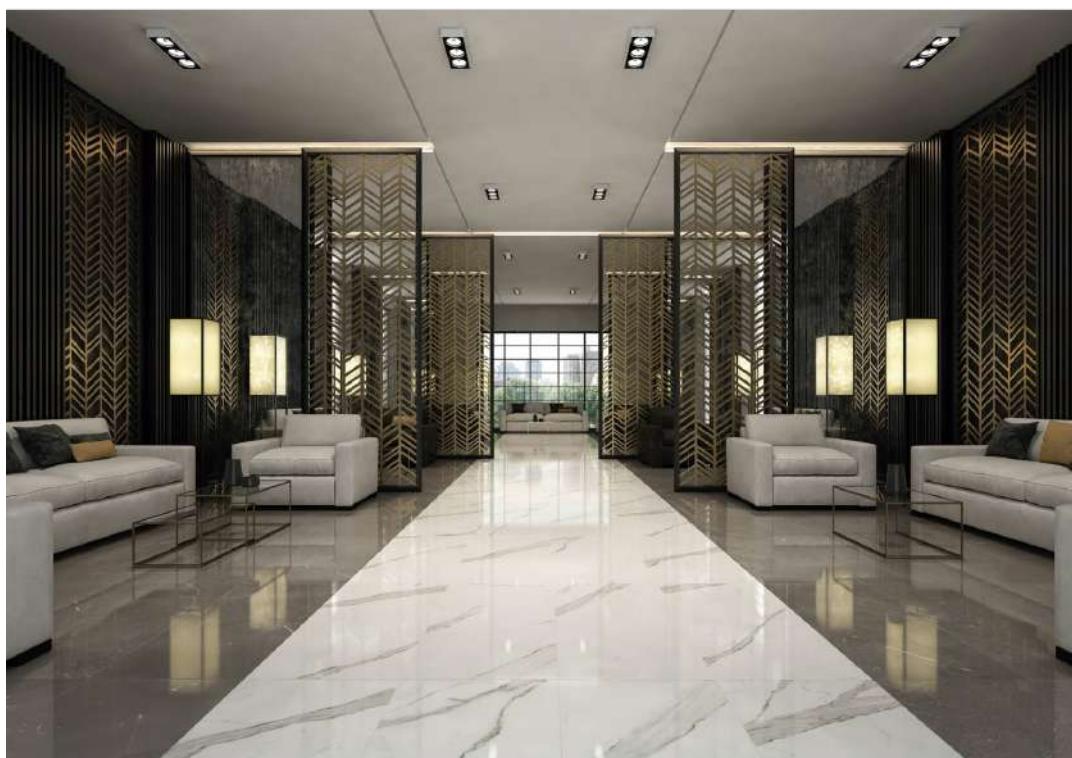

SERIES ESTATUARIO

High Traffic | Tiles

PRODUCTS

ESTATUARIO PULIDO
24"x48"

ESTATUARIO MATTE
32"x32"

ROOM SCENES

Size	Product type	BOX			PALLET		
		pcs	sqft	lb	boxes	sqft	lb
24"x48"	Base	3	23.25	0	27	627.75	0
32"x32"	Base	3	20.66	0	40	826.4	0