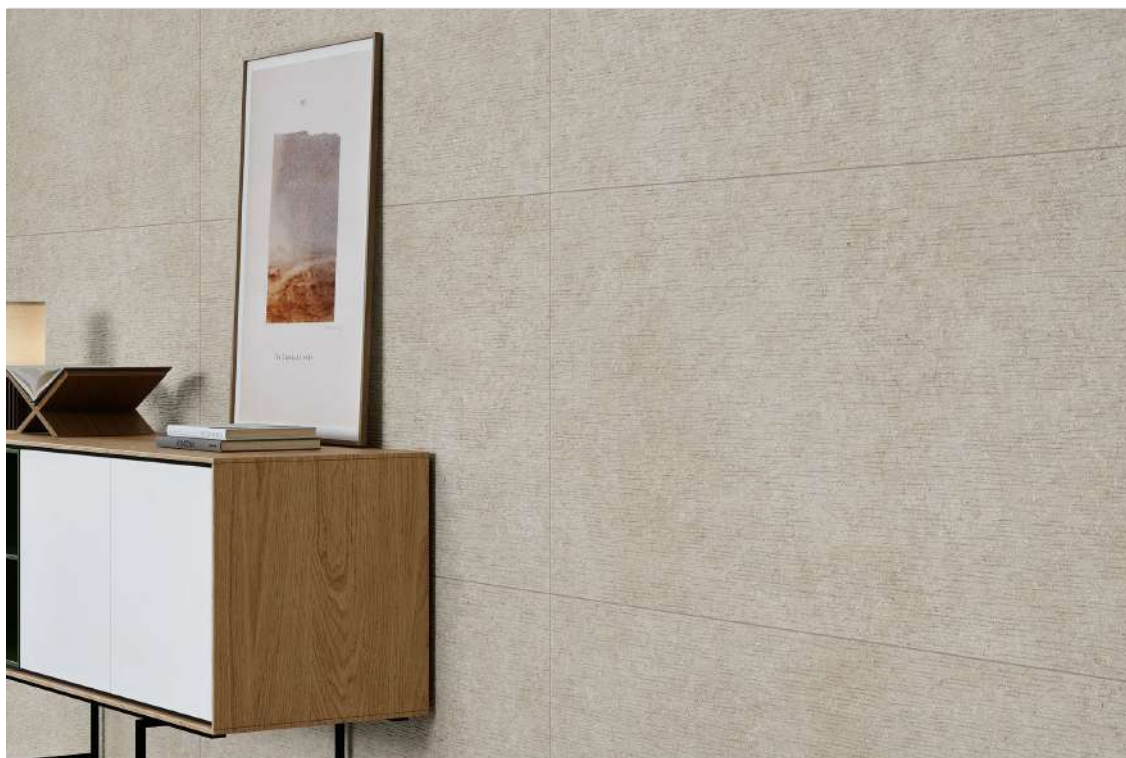

PRODUCTS

DECOR LOMMA BEIGE
24"x48"
NEW

DECOR LOMMA BONE
24"x48"
NEW

LOMMA BEIGE
24"x48"
NEW

LOMMA BONE
24"x48"
NEW

ROOM SCENES

Size	Product type	BOX			PALLET		
		pcs	sqft	lb	boxes	sqft	lb
24"x48"	Base	2	15.5	0	0	0	0