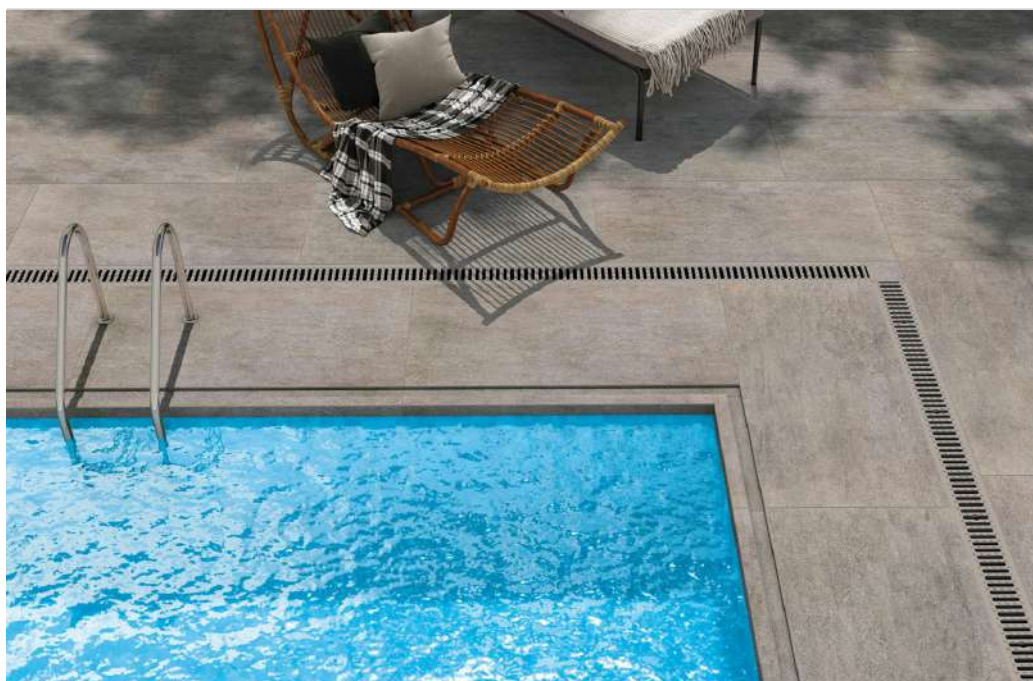

PORCEMALL

**SERIES
LEONARDO**

Floor Tile | Flooring

PRODUCTS

LEONARDO BONE MATTE
24"x48"
NEW

LEONARDO GREY MATTE
24"x48"
NEW

ROOM SCENES

Size	Product type	BOX			PALLET		
		pcs	sqft	lb	boxes	sqft	lb
24"x48"	Base	2	15.5	0	0	0	0