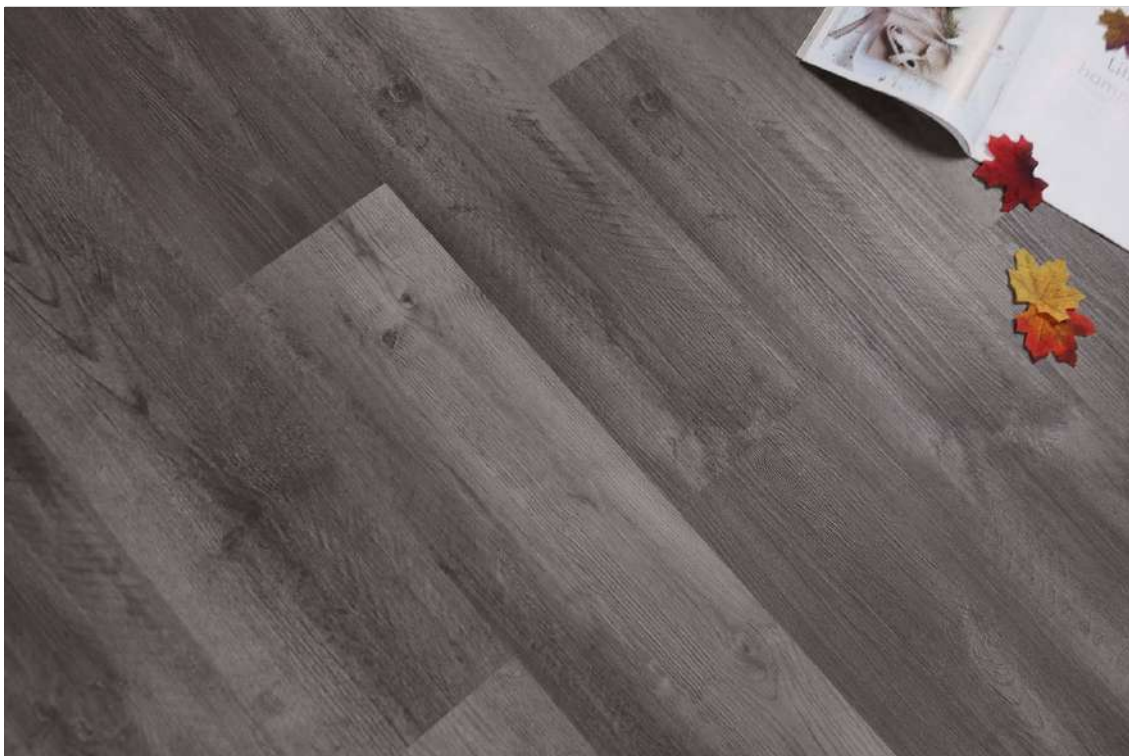

SPC EAGLE PEARL 5 mm
7.25"X48"

SPC EAGLE PEARL 6.5 MM
9"X60"
NEW

END CAP EAGLE

REDUCER EAGLE

T-MOULDING EAGLE

ROOM SCENES

PORCEMALL

SERIES EASY